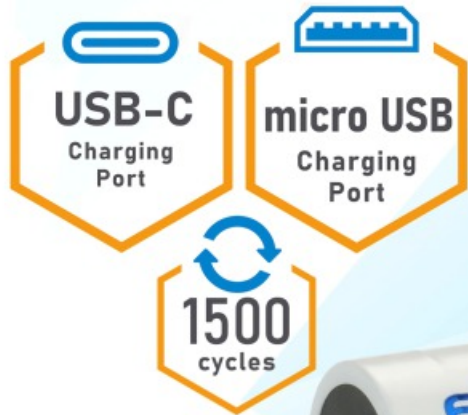

Power Supply

[check out](#)