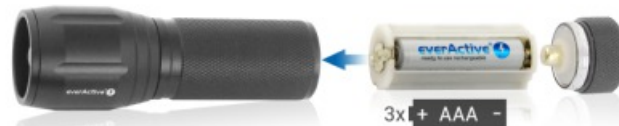

WATERPROOF

3 MODES SWITCH
HIGH-LOW-STROBE

METAL CLIP

LED flashlight

Brand: everActive

Model: FL-180

EAN: 5902020523192

IPX4

UP TO
350
LUMENS

LED flashlight

Brand: everActive

Model: FL-300+

EAN: 5903205770448

3x + AAA -

1x + 18650 Li-ion -

IPX4

zoom

113 x 34 mm

up to 350 lm

3 x AAA / R03 /
Li-ion 18650

up to 11 h

[check out](#)

everActive®

FL-600

LED flashlight

Brand: everActive

Model: FL-600

EAN: 5902020523697

IPX4

zoom

130 x 38 mm

up to 600 lm